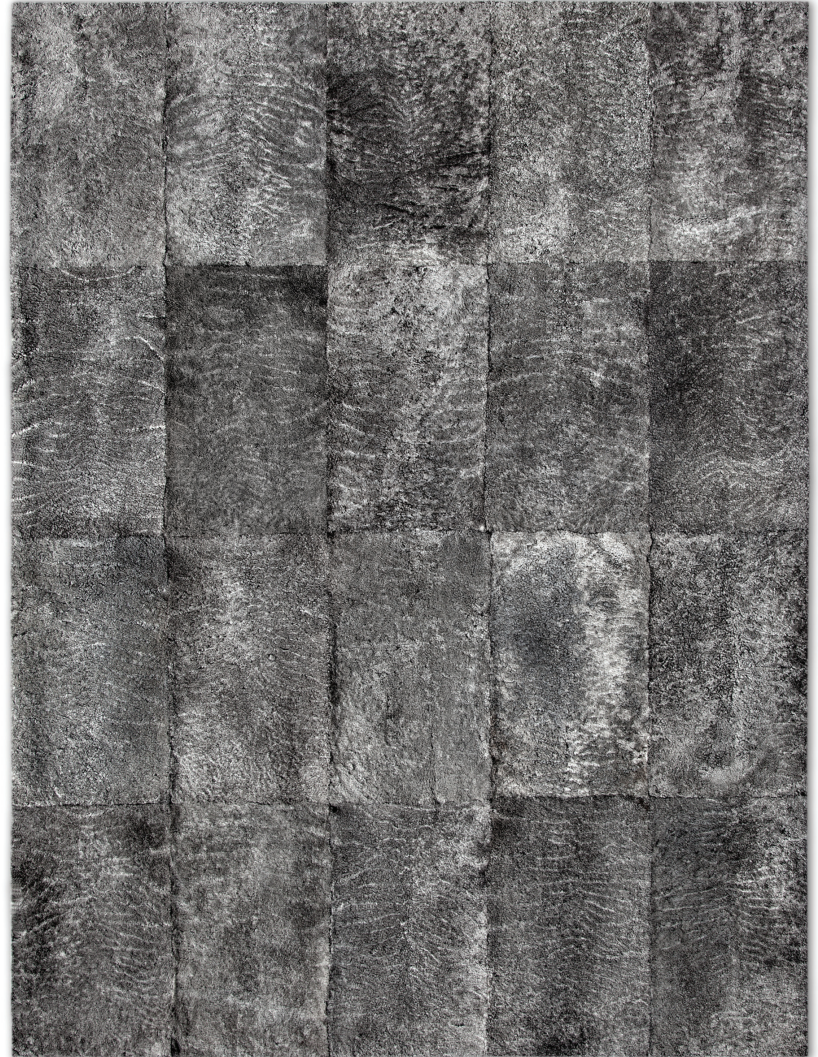

Grand Splendid
BUENOS AIRES

STYLE NAME: **CHESTERFIELD**
DESIGNED BY: **GRAND SPLENDID**
MATERIAL: **PATAGONIAN SHEARLING**
PATTERN: **N/A PANEL DIMENSIONS VARY**
OPTIONS: **STRAIGHT OR ORGANIC EDGE**
PILE HEIGHT: **3/4" APPROX.**
STICHING: **NOT VISIBLE**
BACKING MATERIAL: **100PCT COTTON CANVAS**
COLOR OPTIONS: **REFER TO COLOR GUIDE/ CUSTOM
COLORS PER REQUEST**

HAND MADE IN ARGENTINA

CHESTERFIELD CLASSIC

SNOWY CHARCOAL